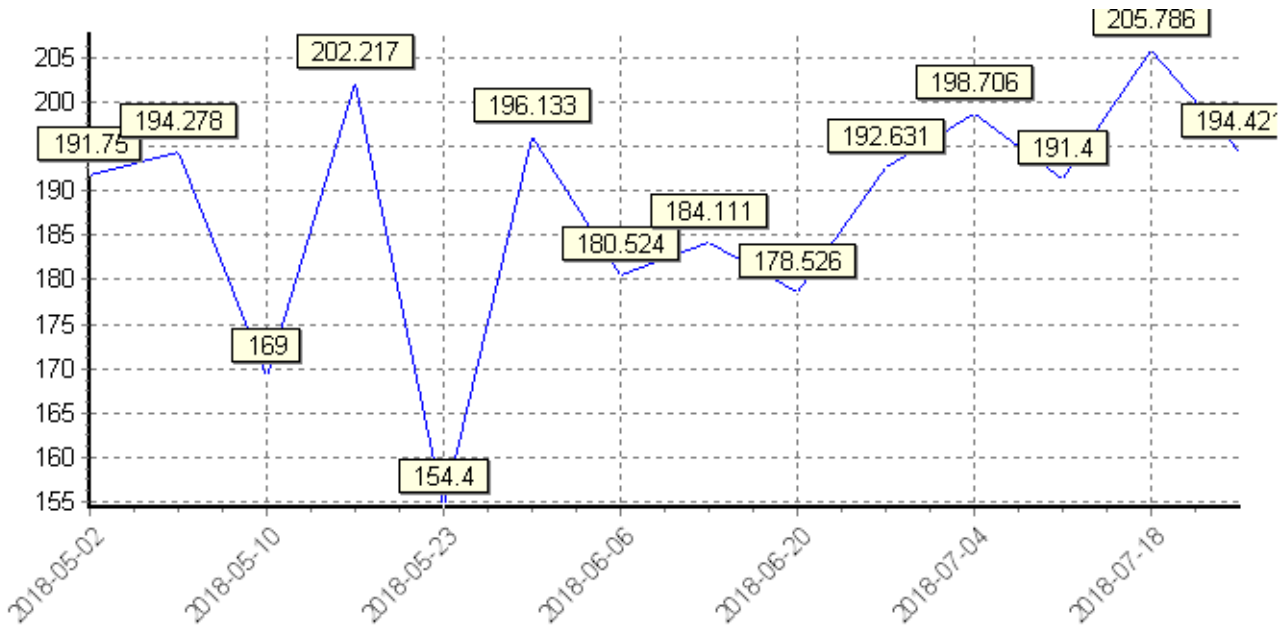

Southern Livestock Exchange

43 Sale Yard Rd Mt Compass

PRICE TRENDS

90 Days

BULL