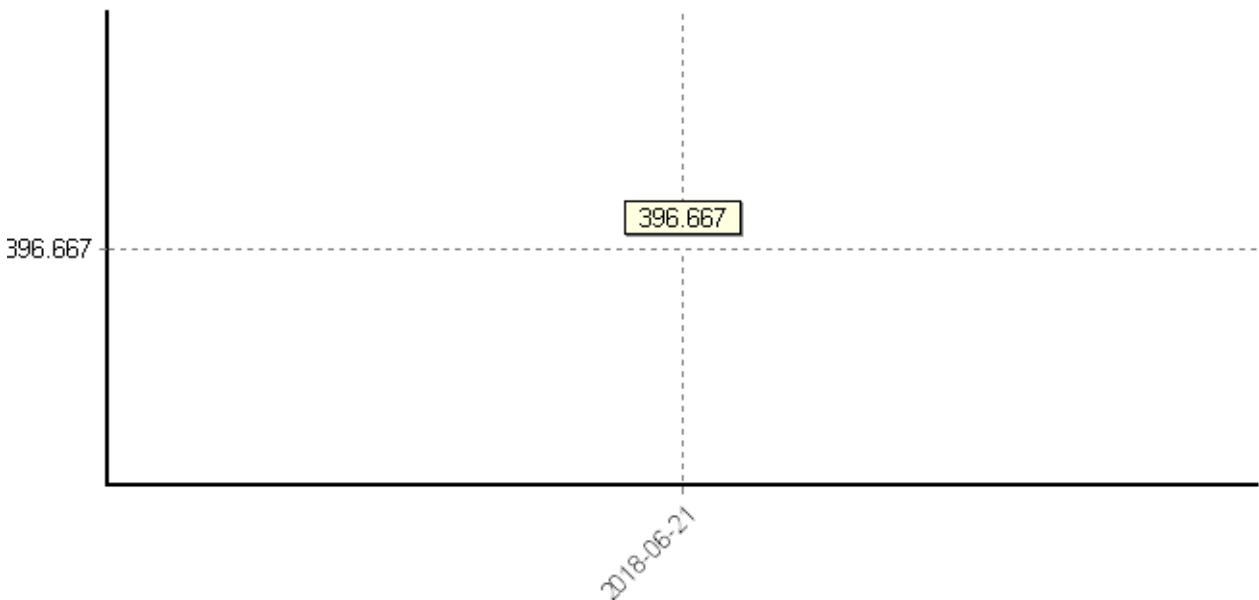

Southern Livestock Exchange

43 Sale Yard Rd Mt Compass

PRICE TRENDS

90 Days

HEIFER

Southern Livestock Exchange

43 Sale Yard Rd Mt Compass

PRICE TRENDS

90 Days

HOGGETS