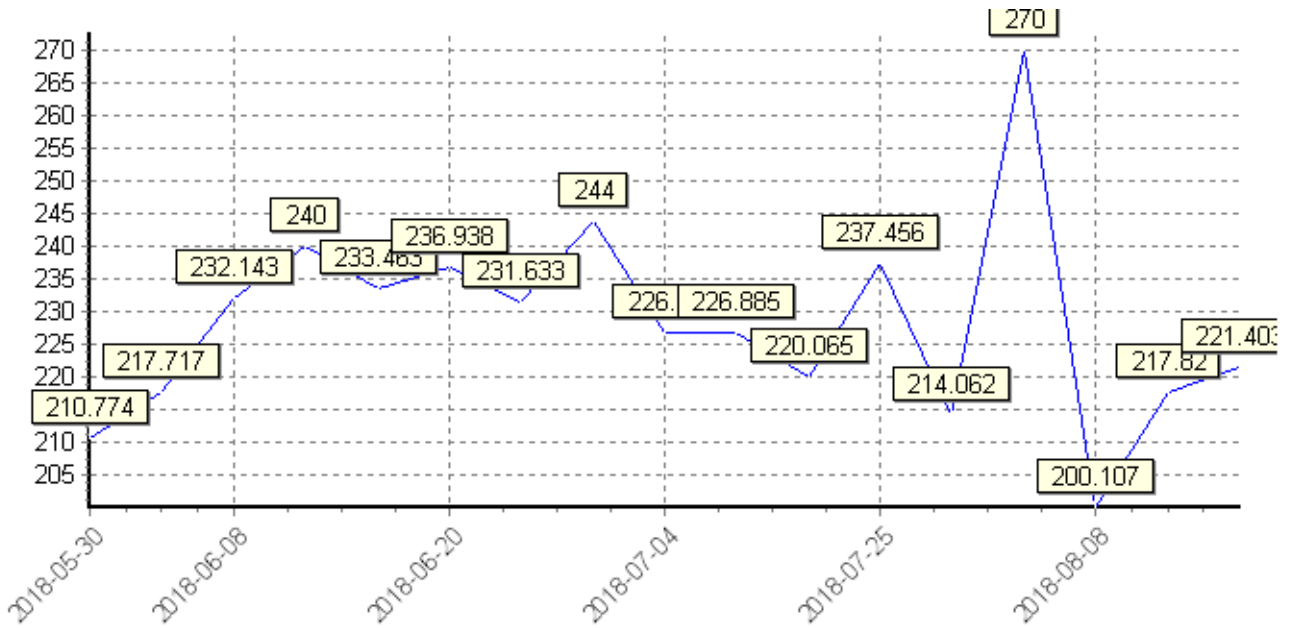

wght range	Head	min wght	max wght	avg wghtText	min price kg	max price kg	avg price kg
500 - 599	40	500	559	528.17	240	297	269.125

wght range	Head	min wght	max wght	avg wghtText	min price kg	max price kg	avg price kg
600+	5	602.5	645	625.62	257	293	276

90 Days

COW

Southern Livestock Exchange

43 Sale Yard Rd Mt Compass

PRICE TRENDS

90 Days

HEIFER

Southern Livestock Exchange

43 Sale Yard Rd Mt Compass

PRICE TRENDS

90 Days

HOGGETS

Southern Livestock Exchange

43 Sale Yard Rd Mt Compass

PRICE TRENDS

90 Days