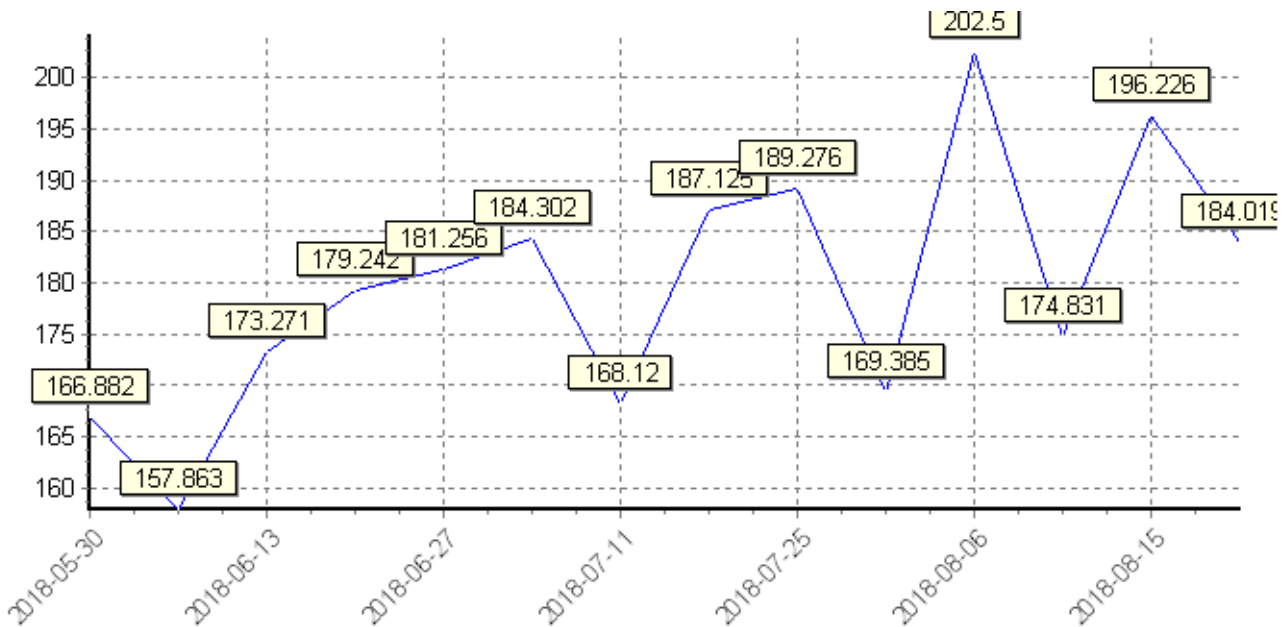

wght range	Head	min wght	max wght	avg wghtText	min price kg	max price kg	avg price kg
250 - 350	62	253.3	345	300.59	130	310	239.4814

STEER

wght range	Head	min wght	max wght	avg wghtText	min price kg	max price kg	avg price kg
350 - 499	65	355	495	413.78	150	305	265.2812

wght range	Head	min wght	max wght	avg wghtText	min price kg	max price kg	avg price kg
500 - 599	40	500	559	528.17	240	297	269.125

wght range	Head	min wght	max wght	avg wghtText	min price kg	max price kg	avg price kg
600+	5	602.5	645	625.62	257	293	276

Southern Livestock Exchange

43 Sale Yard Rd Mt Compass

PRICE TRENDS

90 Days

BULL

Southern Livestock Exchange

43 Sale Yard Rd Mt Compass

PRICE TRENDS

90 Days

COW

Southern Livestock Exchange

43 Sale Yard Rd Mt Compass

PRICE TRENDS

90 Days

HEIFER

Southern Livestock Exchange