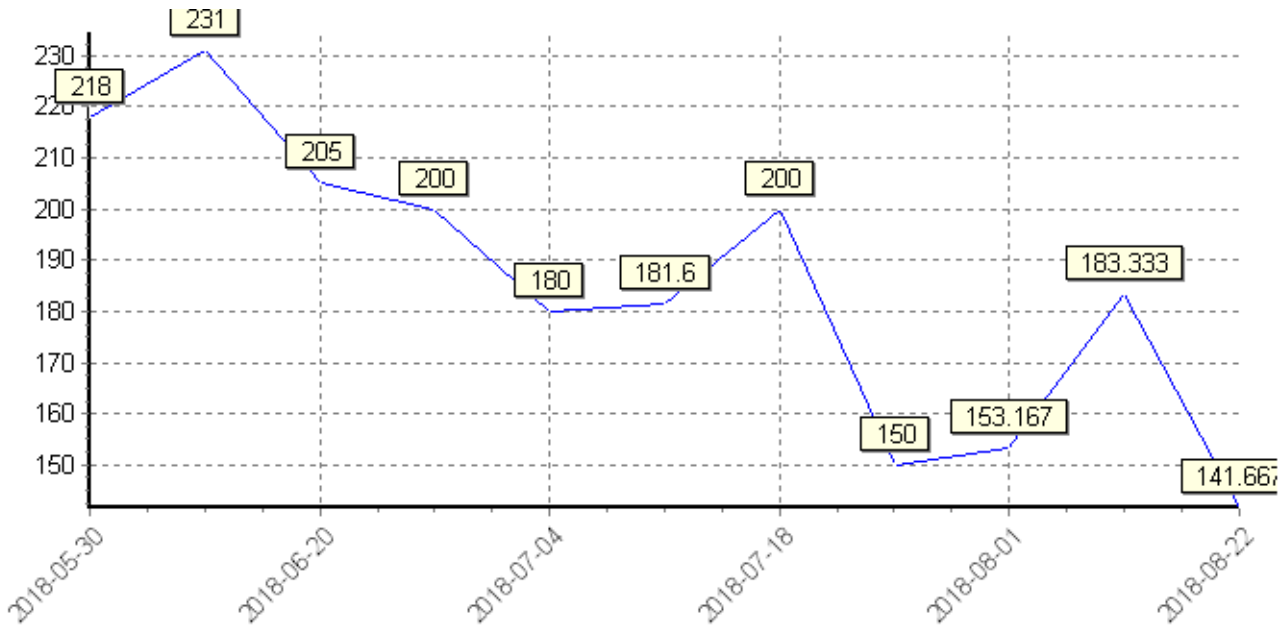

Southern Livestock Exchange

43 Sale Yard Rd Mt Compass

PRICE TRENDS

90 Days

STAG