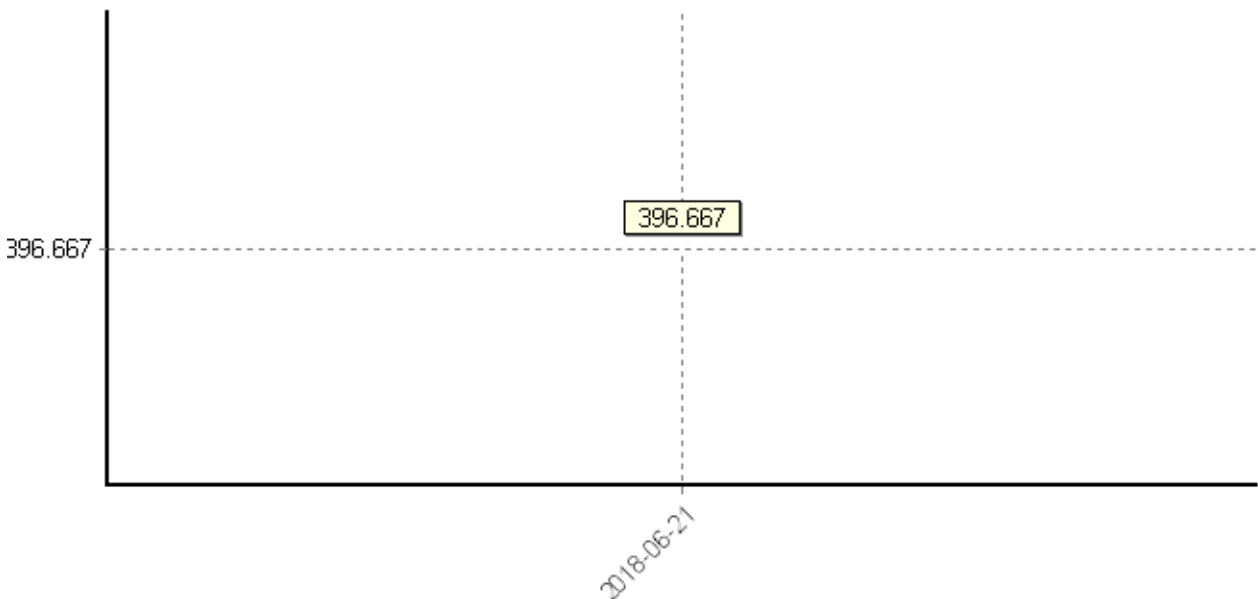

Southern Livestock Exchange

43 Sale Yard Rd Mt Compass

PRICE TRENDS

90 Days

HEIFER

Southern Livestock Exchange

43 Sale Yard Rd Mt Compass

PRICE TRENDS

90 Days

HOGGETS