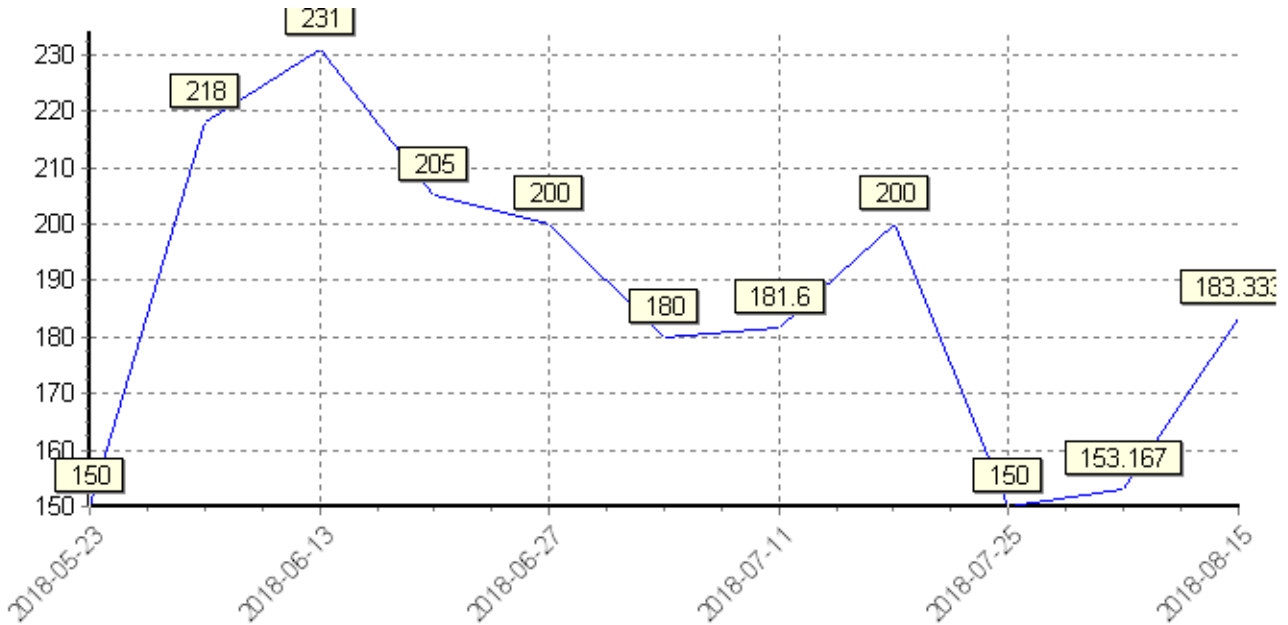

Southern Livestock Exchange

43 Sale Yard Rd Mt Compass

PRICE TRENDS

90 Days

STAG