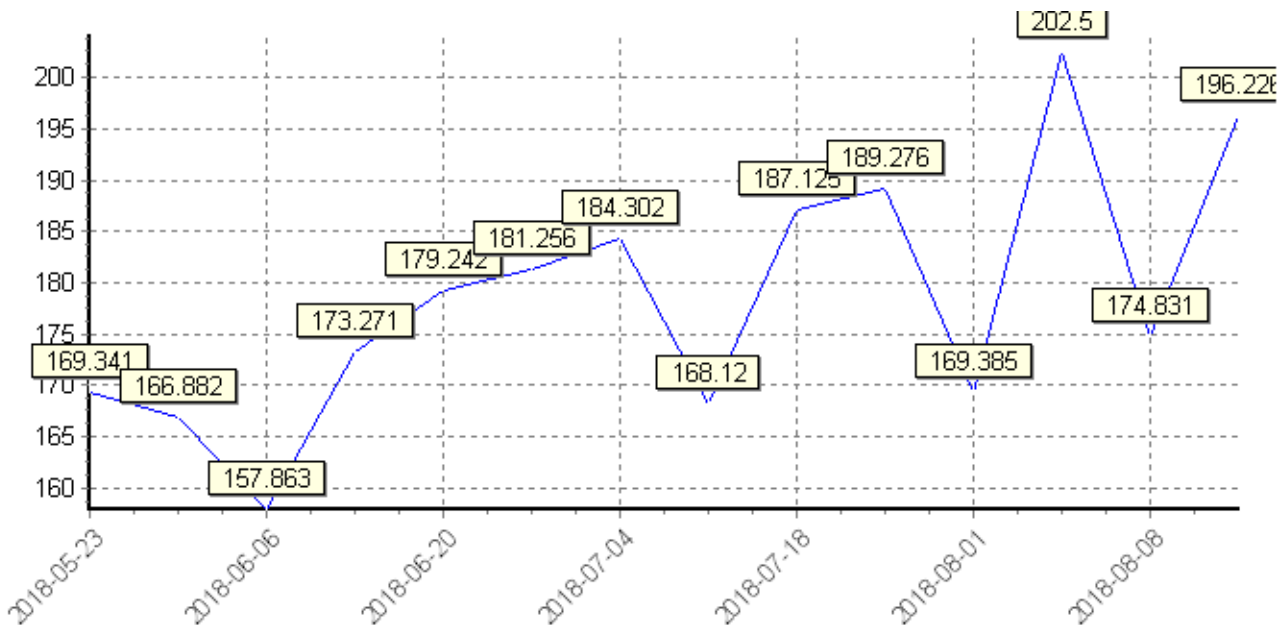

wght range	Head	min wght	max wght	avg wghtText	min price kg	max price kg	avg price kg
500 - 599	6	507.5	540	530.5	230	261	246

wght range	Head	min wght	max wght	avg wghtText	min price kg	max price kg	avg price kg
600+	4	615	740	653.75	229	251	238.25

STEER

wght range	Head	min wght	max wght	avg wghtText	min price kg	max price kg	avg price kg
	9	0	85	50.66	40	90	70

STEER

wght range	Head	min wght	max wght	avg wghtText	min price kg	max price kg	avg price kg
100 - 249	42	101.4	244	198.21	165	290	235.4
wght range	Head	min wght	max wght	avg wghtText	min price kg	max price kg	avg price kg
250 - 350	119	250	345	304.02	90	291	250.2
wght range	Head	min wght	max wght	avg wghtText	min price kg	max price kg	avg price kg
350 - 499	59	350	495	412.06	170	305	267.3823
wght range	Head	min wght	max wght	avg wghtText	min price kg	max price kg	avg price kg
500 - 599	19	505	590	550.77	200	283	252.3333
wght range	Head	min wght	max wght	avg wghtText	min price kg	max price kg	avg price kg
600+	2	620	635	627.5	263	287	275

Southern Livestock Exchange

43 Sale Yard Rd Mt Compass

PRICE TRENDS

90 Days

BULL

Southern Livestock Exchange

43 Sale Yard Rd Mt Compass

PRICE TRENDS

90 Days

COW

Southern Livestock Exchange

43 Sale Yard Rd Mt Compass

PRICE TRENDS

90 Days

HEIFER

Southern Livestock Exchange