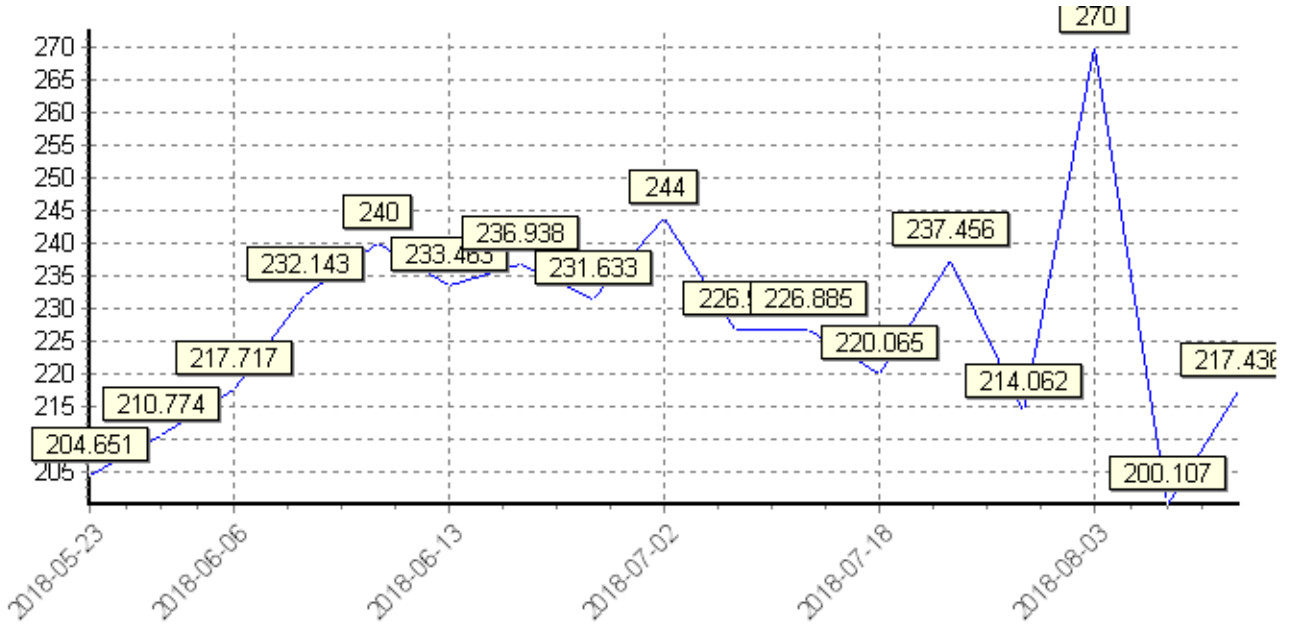

STEER

wght range	Head	min wght	max wght	avg wghtText	min price kg	max price kg	avg price kg
	9	0	85	50.66	40	90	70

STEER

wght range	Head	min wght	max wght	avg wghtText	min price kg	max price kg	avg price kg
100 - 249	42	101.4	244	198.21	165	290	235.4
wght range	Head	min wght	max wght	avg wghtText	min price kg	max price kg	avg price kg
250 - 350	119	250	345	304.02	90	291	250.2
wght range	Head	min wght	max wght	avg wghtText	min price kg	max price kg	avg price kg
350 - 499	59	350	495	412.06	170	305	267.3823
wght range	Head	min wght	max wght	avg wghtText	min price kg	max price kg	avg price kg
500 - 599	19	505	590	550.77	200	283	252.3333
wght range	Head	min wght	max wght	avg wghtText	min price kg	max price kg	avg price kg
600+	2	620	635	627.5	263	287	275

Southern Livestock Exchange

43 Sale Yard Rd Mt Compass

PRICE TRENDS

90 Days

BULL

Southern Livestock Exchange

43 Sale Yard Rd Mt Compass

PRICE TRENDS

90 Days

COW

Southern Livestock Exchange

43 Sale Yard Rd Mt Compass

PRICE TRENDS

90 Days

HEIFER

Southern Livestock Exchange

43 Sale Yard Rd Mt Compass

PRICE TRENDS

90 Days

HOGGETS

Southern Livestock Exchange

43 Sale Yard Rd Mt Compass

PRICE TRENDS

90 Days