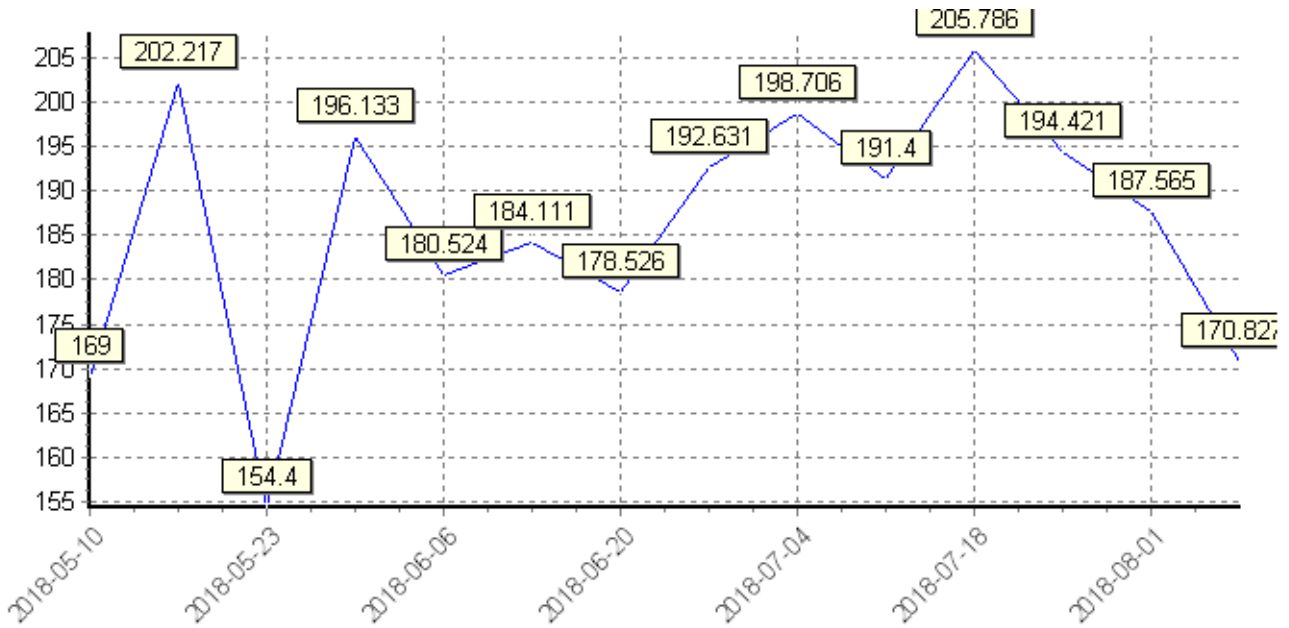

Southern Livestock Exchange

43 Sale Yard Rd Mt Compass

PRICE TRENDS

90 Days

BULL