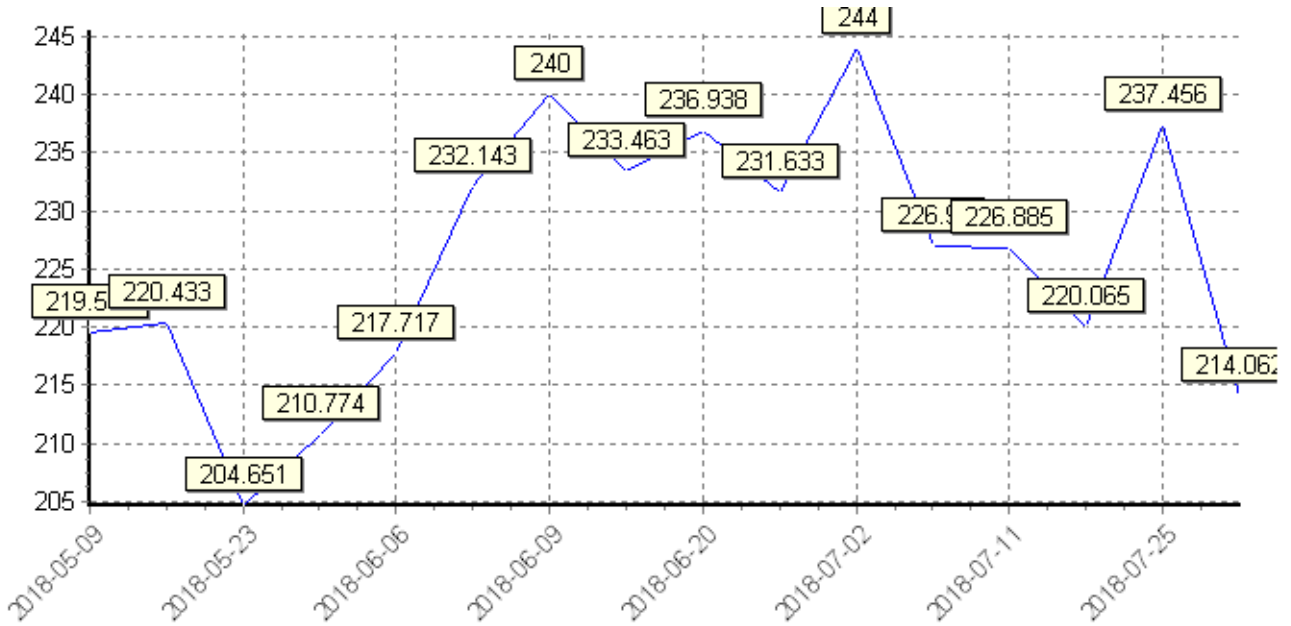

wght range	Head	min wght	max wght	avg wghtText	min price kg	max price kg	avg price kg
500 - 599	37	502.5	580	538.17	230	271	257.875

STEER

wght range	Head	min wght	max wght	avg wghtText	min price kg	max price kg	avg price kg
600+	10	610	810	673.33	160	265	245.5555

90 Days

COW

Southern Livestock Exchange

43 Sale Yard Rd Mt Compass

PRICE TRENDS

90 Days

HEIFER

Southern Livestock Exchange