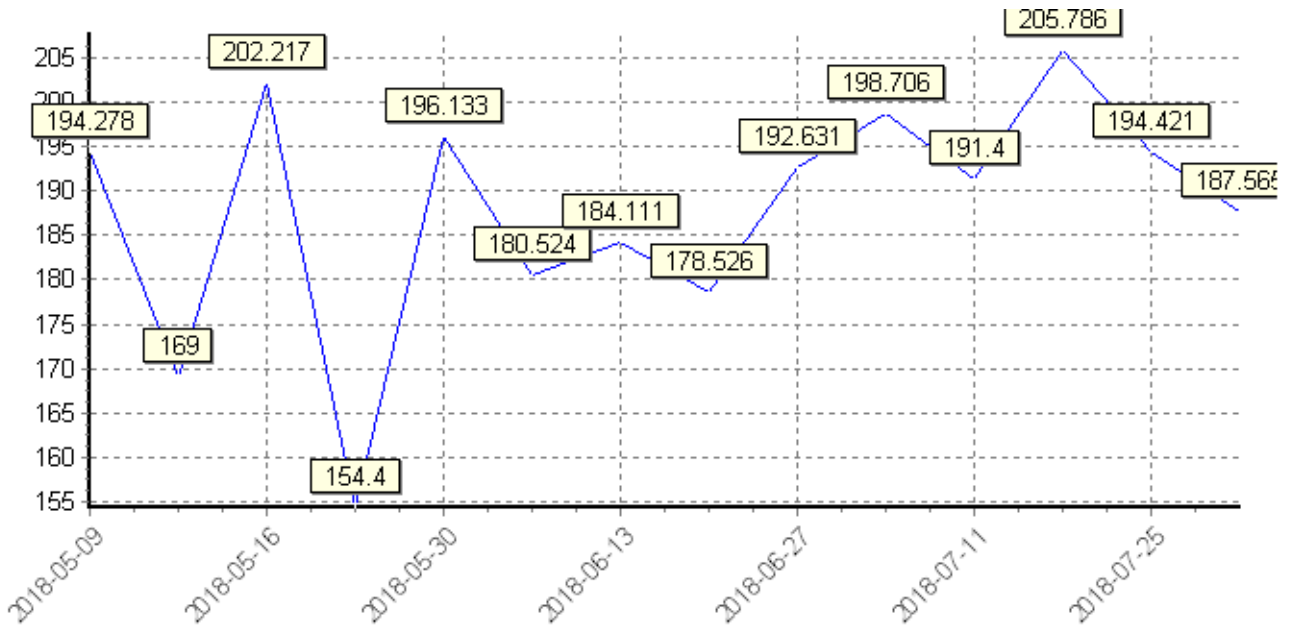

wght range	Head	min wght	max wght	avg wghtText	min price kg	max price kg	avg price kg
250 - 350	5	250	340	303	159	200	179.8

STEER

wght range	Head	min wght	max wght	avg wghtText	min price kg	max price kg	avg price kg
100 - 249	136	156.9	248.8	224.49	140	285	229.6521

wght range	Head	min wght	max wght	avg wghtText	min price kg	max price kg	avg price kg
250 - 350	107	250	345	298.95	110	285	244.8913

wght range	Head	min wght	max wght	avg wghtText	min price kg	max price kg	avg price kg
350 - 499	163	350	496.7	407.3	127	300	251.6481

wght range	Head	min wght	max wght	avg wghtText	min price kg	max price kg	avg price kg
500 - 599	37	502.5	580	538.17	230	271	257.875

STEER

wght range	Head	min wght	max wght	avg wghtText	min price kg	max price kg	avg price kg
600+	10	610	810	673.33	160	265	245.5555

Southern Livestock Exchange

43 Sale Yard Rd Mt Compass

PRICE TRENDS

90 Days

BULL

Southern Livestock Exchange

43 Sale Yard Rd Mt Compass

PRICE TRENDS