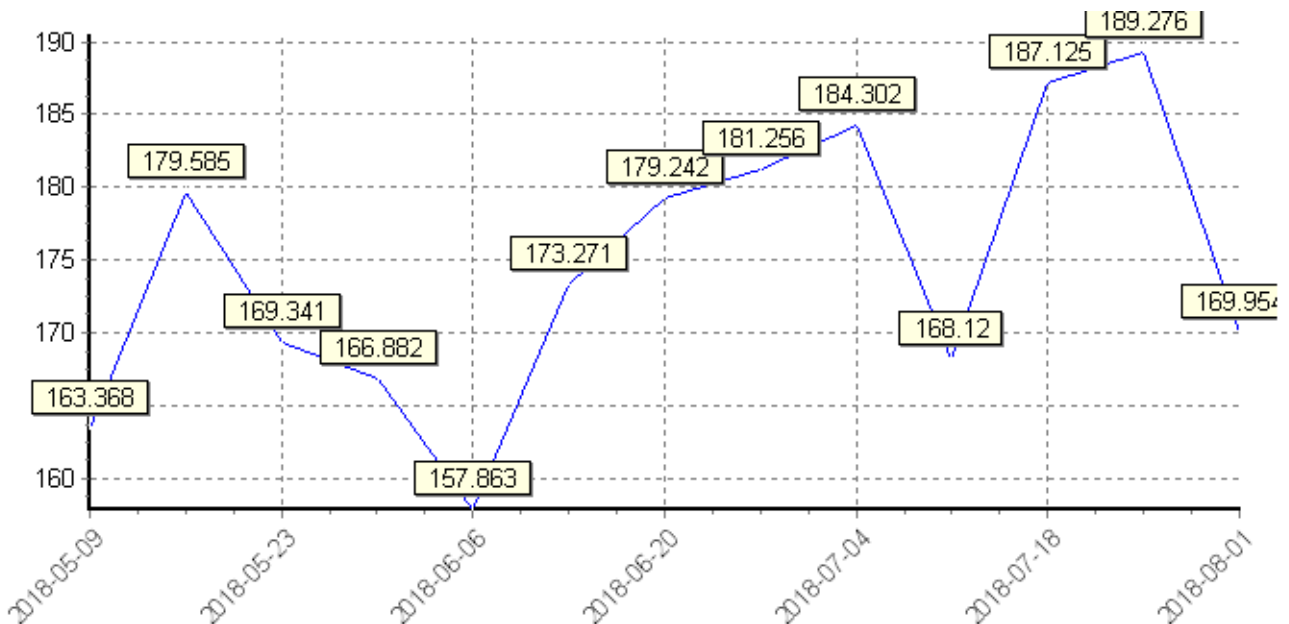

wght range	Head	min wght	max wght	avg wghtText	min price kg	max price kg	avg price kg
250 - 350	5	250	340	303	159	200	179.8

STEER

wght range	Head	min wght	max wght	avg wghtText	min price kg	max price kg	avg price kg
100 - 249	136	156.9	248.8	224.49	140	285	229.6521

wght range	Head	min wght	max wght	avg wghtText	min price kg	max price kg	avg price kg
500 - 599	37	502.5	580	538.17	230	271	257.875

STEER

wght range	Head	min wght	max wght	avg wghtText	min price kg	max price kg	avg price kg
600+	10	610	810	673.33	160	265	245.5555

Southern Livestock Exchange

43 Sale Yard Rd Mt Compass

PRICE TRENDS

90 Days

BULL

Southern Livestock Exchange

43 Sale Yard Rd Mt Compass

PRICE TRENDS

90 Days

COW

Southern Livestock Exchange

43 Sale Yard Rd Mt Compass

PRICE TRENDS

90 Days

HEIFER

Southern Livestock Exchange