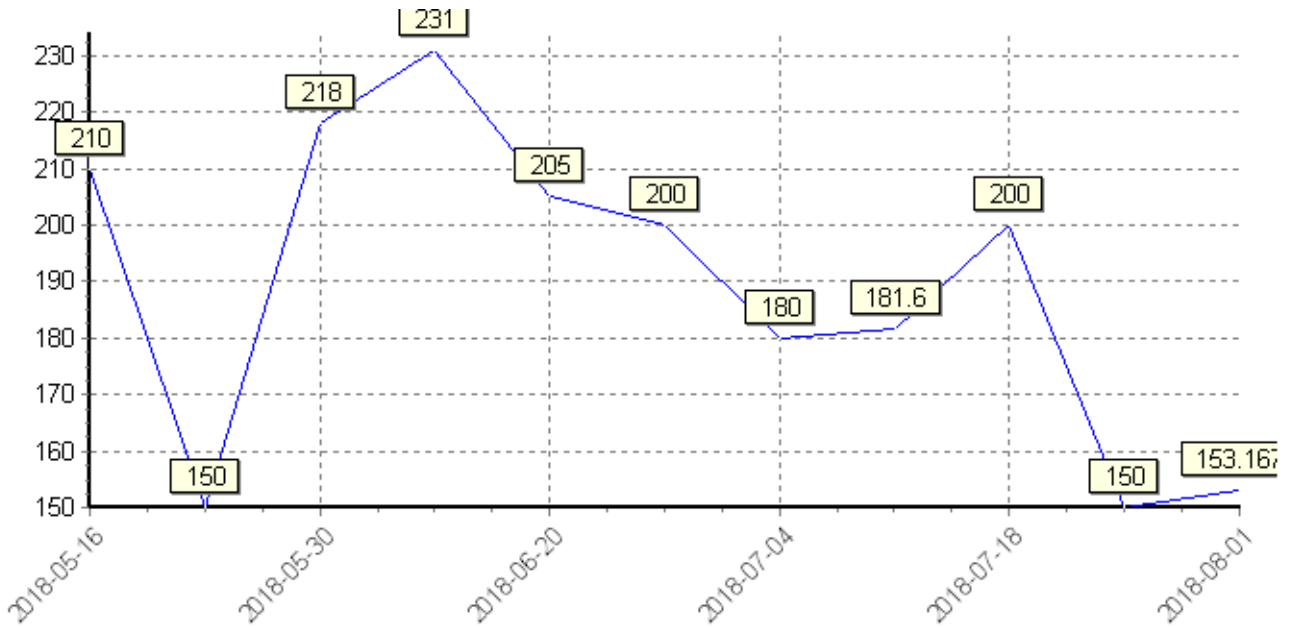

Southern Livestock Exchange

43 Sale Yard Rd Mt Compass

PRICE TRENDS

90 Days

STAG